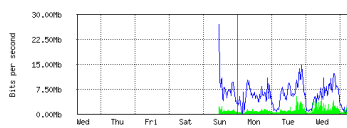

"Weekly" Graph (30 Minute Average)