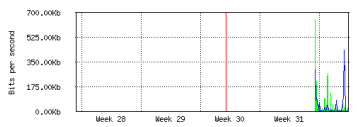

"Monthly" Graph (2 Hour Average)