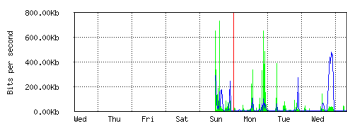

"Weekly" Graph (30 Minute Average)