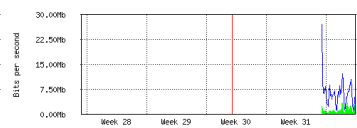

"Monthly" Graph (2 Hour Average)