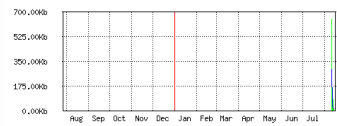

"Yearly" Graph (1 Day Average)

Gambar Lampiran 13 Interface WAN2/ISP2

Interface <Local> Statistics

• Last update: Thu Aug 15 07:47:25 2019