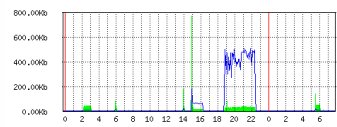

"Daily" Graph (5 Minute Average)