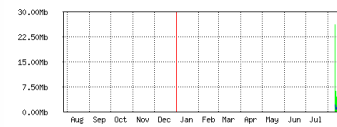

"Yearly" Graph (1 Day Average)

Gambar Lampiran 12 Interface WAN1/ISP1

Interface <WAN2> Statistics

• Last update: Thu Aug 15 07:47:25 2019