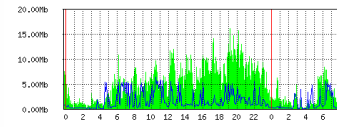

Lampiran 8. Monitoring Server Panday-Hotspot.Net

Interface <WAN1> Statistics

• Last update: Thu Aug 15 07:47:25 2019

"Daily" Graph (5 Minute Average)