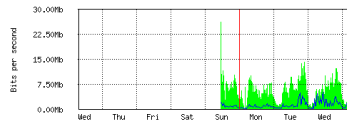

"Weekly" Graph (30 Minute Average)