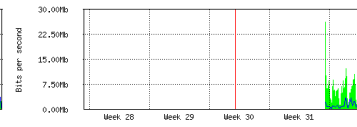

"Monthly" Graph (2 Hour Average)