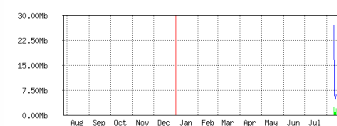

"Yearly" Graph (1 Day Average)

Gambar Lampiran 14 Interface Local/Bridge