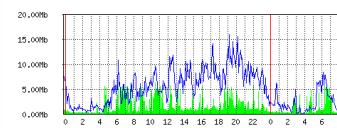

"Daily" Graph (5 Minute Average)