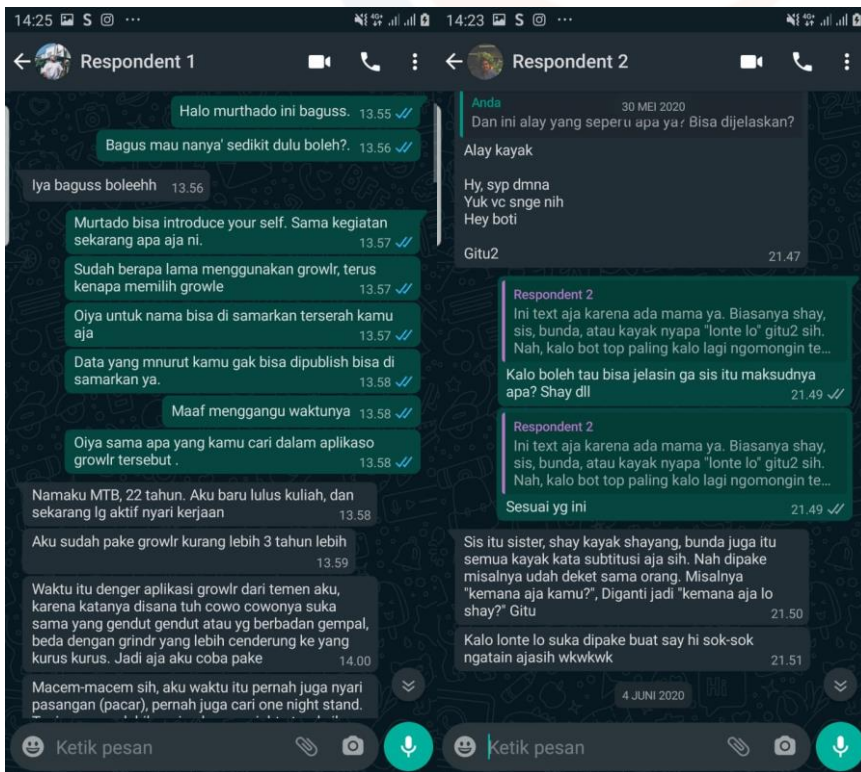

LAMPIRAN

1. Hasil Wawancara dengan informant

2. Tampilan Fitur dalam *Growlr*

GROWLr

By Time | By Distance

- DoroheDoro**
2.8 miles away
Viewed you 3 hours ago
- Fe**
3.4 miles away
Viewed you 17 hours ago
- dell12**
Viewed you 18 hours ago
- alex**
2.3 miles away
Viewed you 18 hours ago
- cuddling?!**
Viewed you 19 hours ago
- panda**
Viewed you 19 hours ago
- Cen**
6.0 miles away
Viewed you 19 hours ago
- Hend**
3.5 miles away

GROWLr

No Video Calls

GROWLr

By Profile | By Email

Stats (Tap to Edit)

- Min Age: 21
- Max Age: 35
- Min Height:
- Max Height:
- Min Weight:
- Max Weight: 225 lbs
- Race: All
- Status: Single
- Type: Bear
- Looking For: Relationship

A FLASH! is a great way to get your profile viewed by a lot of people quickly. Using the FLASH! feature will unlock your private media to all users in a specific area.

Where

Location: Current Location

Radius: 5 Miles