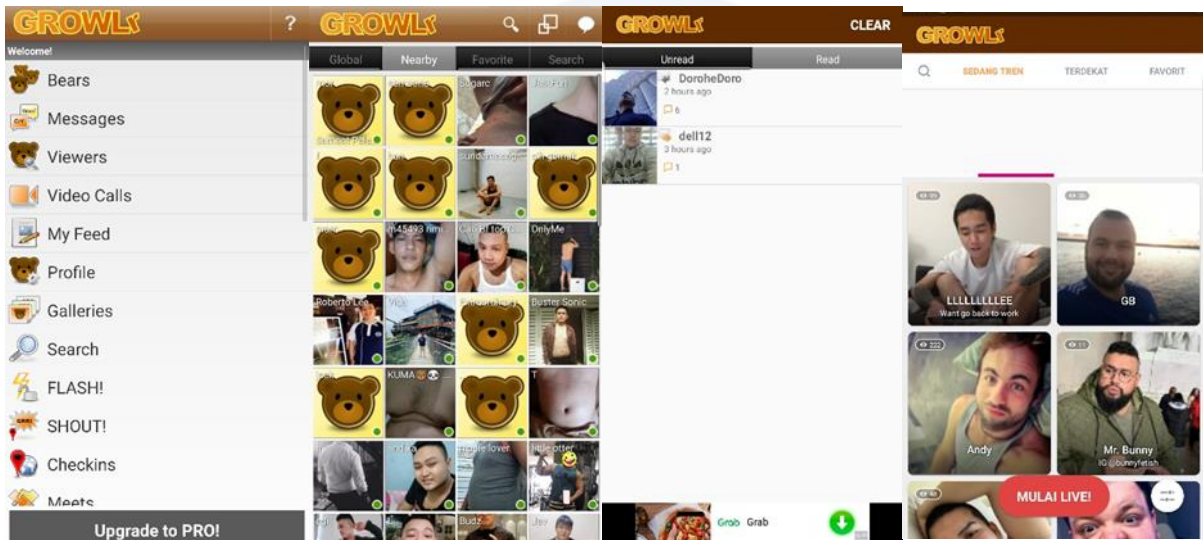

LAMPIRAN

1. Hasil Wawancara dengan informant

2. Tampilan Fitur dalam *Growlr*

GROWLr

By Time | By Distance

- DoroheDoro**
2.8 miles away
Viewed you 3 hours ago
- Fe**
3.4 miles away
Viewed you 17 hours ago
- dell12**
Viewed you 18 hours ago
- alex**
2.3 miles away
Viewed you 18 hours ago
- cuddling?!**
Viewed you 19 hours ago
- panda**
Viewed you 19 hours ago
- Cen**
6.0 miles away
Viewed you 19 hours ago
- Hend**
3.5 miles away

Preferences

Photos Only

GROWLr

- Super Hot
- New Members
- Most Viewed
- Video Profiles
- My Matches
- Unlocked
- Singles
- Bears
- Cubs
- Muscle Bears
- Chasers
- Chubs

GROWLr

By Profile | By Email

Search for other GROWLr members using any combination of the criteria below.

A FLASH! is a great way to get your profile viewed by a lot of people quickly. Using the FLASH! feature will unlock your private media to all users in a specific area.

Where

Location: Current Location

Radius: 5 Miles