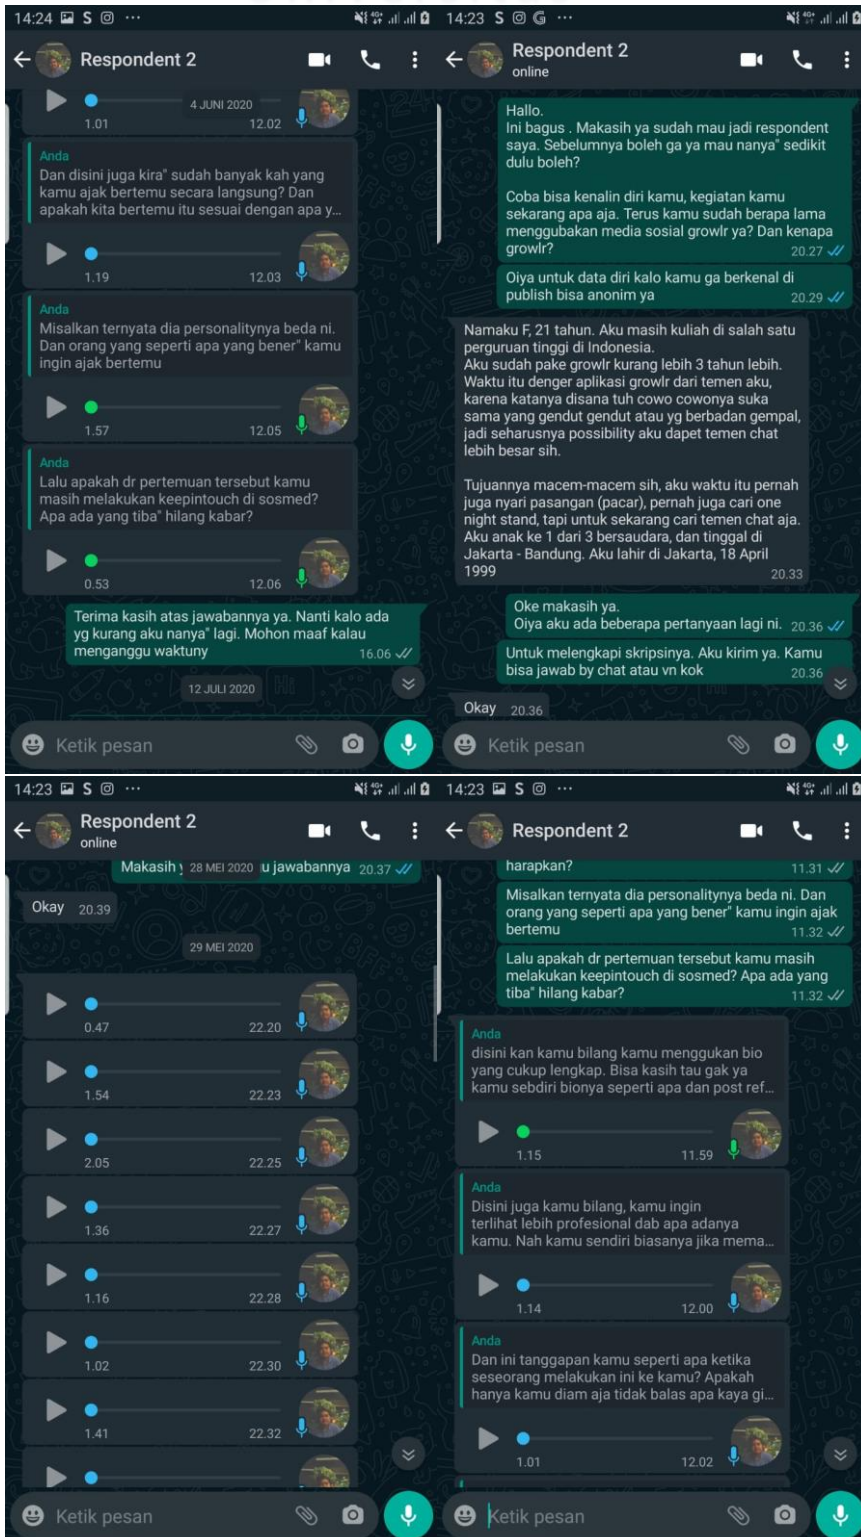

LAMPIRAN

1. Hasil Wawancara dengan informant

2. Tampilan Fitur dalam *Growlr*

GROWLr

By Time | By Distance

- DoroheDoro**
2.8 miles away
Viewed you 3 hours ago
- Fe**
3.4 miles away
Viewed you 17 hours ago
- dell12**
Viewed you 18 hours ago
- alex**
2.3 miles away
Viewed you 18 hours ago
- cuddling?!**
Viewed you 19 hours ago
- panda**
Viewed you 19 hours ago
- Cen**
6.0 miles away
Viewed you 19 hours ago
- Hend**
3.5 miles away

GROWLr

No Video Calls

GROWLr

By Profile | By Email

Stats (Tap to Edit)

- Min Age: 21
- Max Age: 35
- Min Height:
- Max Height:
- Min Weight:
- Max Weight: 225 lbs
- Race: All
- Status: Single
- Type: Bear
- Looking For: Relationship