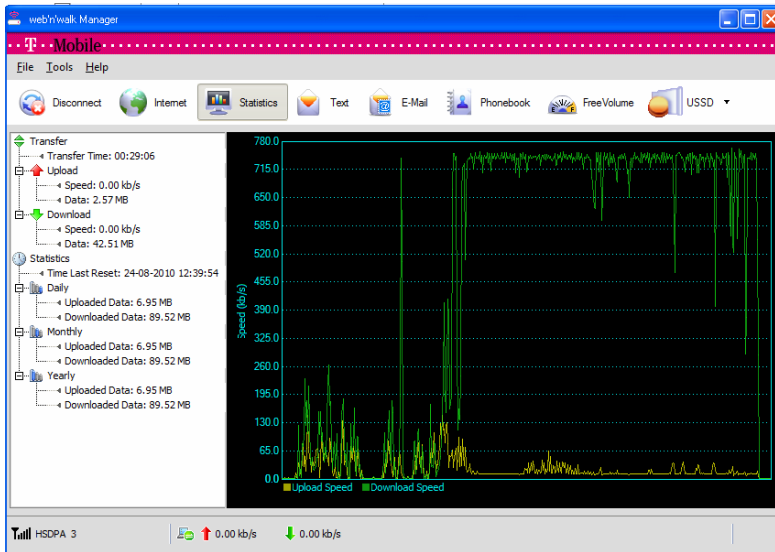

Hasil *download test* HSDPA(3) menggunakan berbagai browser dengan kondisi sinyal penuh pada pukul 15.00 tanggal 24/08/2010:

The screenshot shows a web browser window with the address bar containing 'chrome://downloads/'. Below the address bar is a search bar with a downward arrow icon and a 'Search downloads' button. The main content area is titled 'Downloads' and lists two items: