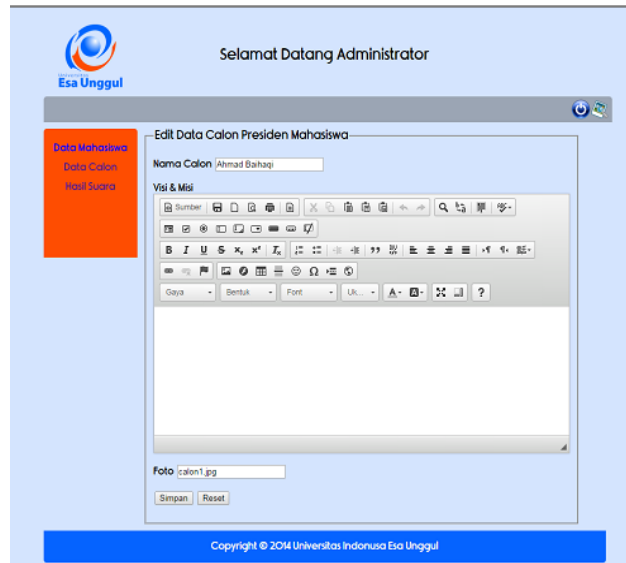

NM :

Password :

6. Halaman Awal Admin

Selamat Datang Administrator

Esa Unggul

Data Mahasiswa
Data Calon
Hasil Suara
Election Memilih

Jumlah Mahasiswa: 40 orang

Id	NIM	Password	Fakultas	Aksi
1	200981054	200981054	Computer	
2	200981005	200981005	Computer	
3	200981035	200981035	Computer	
4	200981076	200981076	Computer	
5	200981129	200981129	Computer	
6	201022011	201022011	Ekonomi	
7	201022009	201022009	Ekonomi	
8	201122005	201122005	Ekonomi	
9	200822075	200822075	Ekonomi	

7. Halaman Notifikasi Belum Memilih

Laman di webvoting.anak-emas.com menyatakan: x

Anda belum memilih !!!

Oke

Pemilihan Presiden M

Universitas Indonesia Esa Unggul

Beranda Profil Info

selamat datang 3081244

Ahmad Baihaqi

Ilham Sarusi

8. Halaman Calon Presma

9. Halaman Edit Data Calon Presma

10. Halaman Edit Data Mahasiswa

The screenshot shows the administrator interface for editing student data. At the top left is the logo of Universitas Indonesia Esa Unggul. The main heading is "Selamat Datang Administrator". Below this is a navigation menu with three items: "Data Mahasiswa" (highlighted in orange), "Data Calon", and "Hasil Suara". The main content area is titled "Edit Data Mahasiswa" and contains a form with the following fields: "Fakultas" (a dropdown menu), "NIM" (a text input field containing "10812144"), and "Password" (a text input field containing "10812411"). There are "Simpan" and "Reset" buttons at the bottom of the form. A footer bar at the bottom of the page contains the text "Copyright © 2014 Universitas Indonesia Esa Unggul".