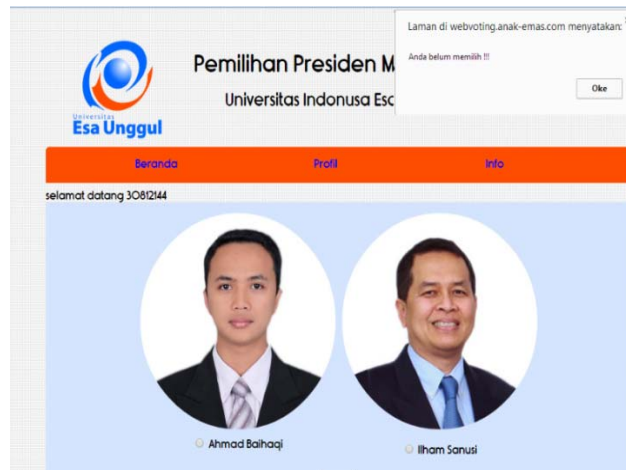

NM :

Password :

6. Halaman Awal Admin

Selamat Datang Administrator

Esa Unggul

Data Mahasiswa
Data Calon
Hasil Suara
Election Memilih

Jumlah Mahasiswa: 40 orang

Id	NIM	Password	Fakultas	Aksi
1	200981054	200981054	Computer	
2	200981005	200981005	Computer	
3	200981035	200981035	Computer	
4	200981076	200981076	Computer	
5	200981129	200981129	Computer	
6	201022011	201022011	Ekonomi	
7	201022009	201022009	Ekonomi	
8	201122005	201122005	Ekonomi	
9	200822075	200822075	Ekonomi	

7. Halaman Notifikasi Belum Memilih

Laman di webvoting.anak-emas.com menyatakan: x

Anda belum memilih !!!

Oke

Pemilihan Presiden M

Universitas Indonesia Esa Unggul

Beranda Profil Info

selamat datang 3081244

Ahmad Baihaqi

Ilham Sarusi

8. Halaman Calon Presma

9. Halaman Edit Data Calon Presma

10. Halaman Edit Data Mahasiswa

The screenshot shows the administrator interface for editing student data. At the top left is the logo of Universitas Indonesia Esa Unggul. The main heading is "Selamat Datang Administrator". Below this is a navigation menu with three items: "Data Mahasiswa" (highlighted in orange), "Data Calon", and "Hasil Suara". The main content area is titled "Edit Data Mahasiswa" and contains a form with the following fields: "Fakultas" (a dropdown menu), "NIM" (a text input field containing "10812144"), and "Password" (a text input field containing "10812411"). There are "Simpan" and "Reset" buttons at the bottom of the form. A footer bar at the bottom of the page contains the text "Copyright © 2014 Universitas Indonesia Esa Unggul".