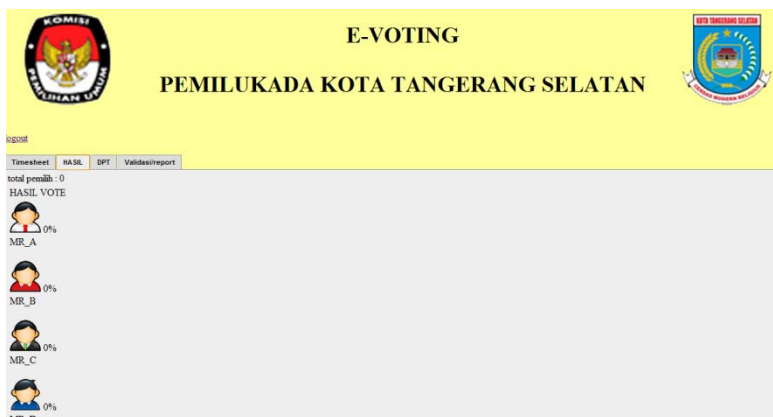

LAMPIRAN

The screenshot shows a blue-themed login page for the E-Voting system. At the top left is the logo of the Komisi Pemilihan Umum (KPU). At the top right is the logo of the Kota Tangerang Selatan. The main heading reads "E-VOTING" and "PEMILUKADA KOTA TANGERANG SELATAN". In the center, there is a white box titled "SILAHKAN LOGIN" containing two input fields: "ID_KTP" and "username", and a "LOGIN" button.

L-1 Tampilan halaman log in user

The screenshot shows a yellow-themed login page for the E-Voting system. At the top left is the logo of the Komisi Pemilihan Umum (KPU). At the top right is the logo of the Kota Tangerang Selatan. The main heading reads "E-VOTING" and "PEMILUKADA KOTA TANGERANG SELATAN". Below the heading, there is a navigation bar with three options: "KPUD", "SUPERVISOR", and "ADMINISTRATOR". The "KPUD" option is selected. In the center, there is a white box titled "SILAHKAN LOGIN" containing two input fields: "ID_Petugas" and "username", and a "Login" button.

L-1 Tampilan halaman log in petugas

L-2 Tampilan halaman vote

L-2 Tampilan halaman hasil vote

ID_KTP	ID_DPT	username	jenis_kelamin	tempat_lahir	tanggal_lahir	alamat	time	sudah_milih
200881050	150000101	ricky fauzi	pria	tangerang	1990-01-19	bincong	2012-03-06	0
200881024	150000102	ricky hermanan	pria	tangerang	1990-05-13	peran	2012-02-16	0
200881045	150000103	Andhianoto	pria	tangerang	1990-03-20	serpong	2012-02-16	0
200881028	150000104	hadi	pria	tangerang	1990-01-11	tangerang	2012-02-16	0